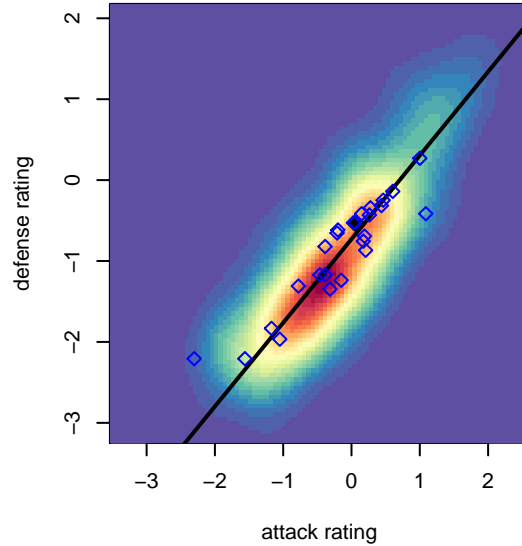

Eastside FC Blue B05

Eastside FC
 Preston, WA
 B05 total strength=733
 attack=1.08 defense=0.58
 fall league = RCL B05 Div 3 9Aside
 spr league = Win RCL B05 Div 3

alt names used:
 Eastside FC B05 Blue
 EFC B05 Blue (C)
 Eastside FC B05 Blue C1
 Eastside FC B05 Blue
 Eastside FC B05 Blue C1
 Eastside FC B05 Blue C1

**attack and defense variance (black dot)
relative to other teams
and top 10 in region**

**attack and defense rating
relative to others at age
and all opponents in last 13 months**

Performance relative to 13 month average