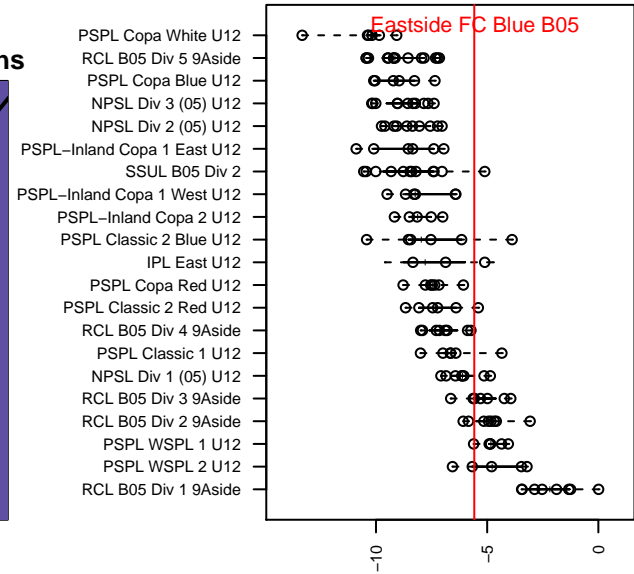

Eastside FC Blue B05

Eastside FC
 Preston, WA
 B05 total strength=733
 attack=1.08 defense=0.58
 fall league = RCL B05 Div 3 9Aside
 spr league = Win RCL B05 Div 3

alt names used:
 Eastside FC B05 Blue
 EFC B05 Blue (C)
 Eastside FC B05 Blue C1
 Eastside FC B05 Blue
 Eastside FC B05 Blue C1
 Eastside FC B05 Blue C1

**attack and defense variance (black dot)
relative to other teams
and top 10 in region**

**attack and defense rating
relative to others at age
and all opponents in last 13 months**

Performance relative to 13 month average