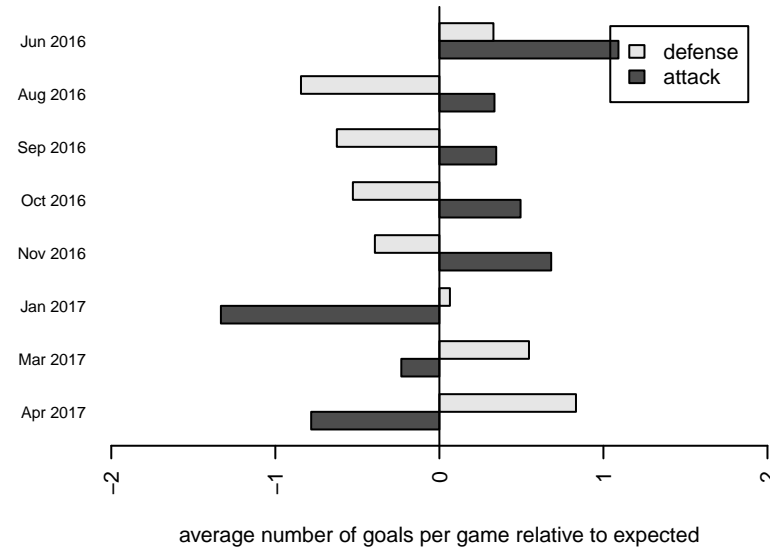

Performance relative to 13 month average