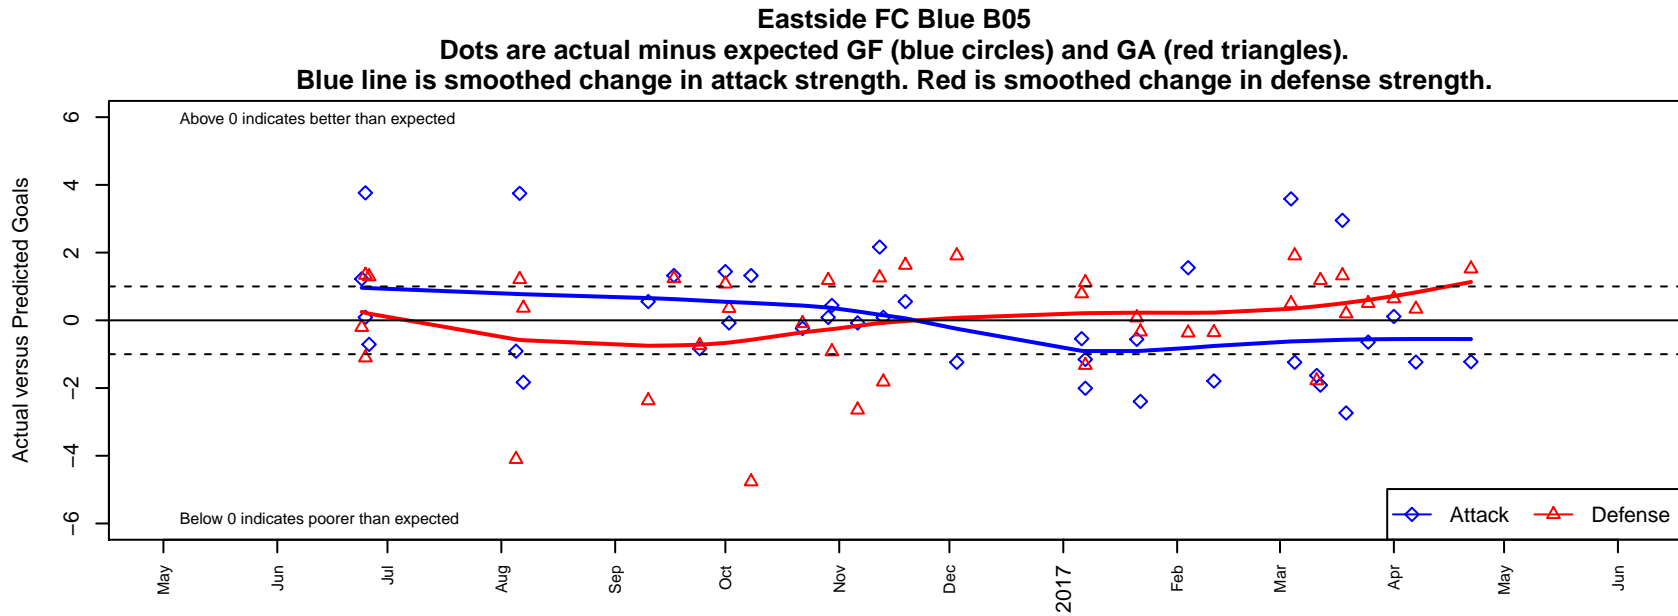

Eastside FC Blue B05

Eastside FC
 Preston, WA
 B05 total strength=733
 attack=1.08 defense=0.58
 fall league = RCL B05 Div 3 9Aside
 spr league = Win RCL B05 Div 3

alt names used:
 Eastside FC B05 Blue
 EFC B05 Blue (C)
 Eastside FC B05 Blue C1
 Eastside FC B05 Blue
 Eastside FC B05 Blue C1
 Eastside FC B05 Blue C1

**attack and defense variance (black dot)
relative to other teams
and top 10 in region**

**attack and defense rating
relative to others at age
and all opponents in last 13 months**

Performance relative to 13 month average