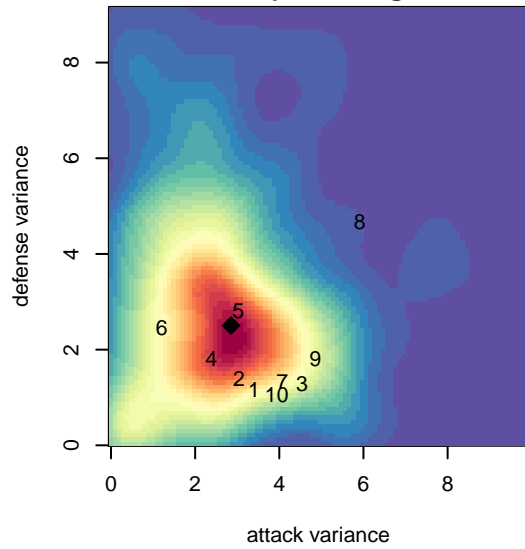

Eastside FC Blue B05

Eastside FC
 Preston, WA
 B05 total strength=733
 attack=1.08 defense=0.58
 fall league = RCL B05 Div 3 9Aside
 spr league = Win RCL B05 Div 3

alt names used:
 Eastside FC B05 Blue
 EFC B05 Blue (C)
 Eastside FC B05 Blue C1
 Eastside FC B05 Blue
 Eastside FC B05 Blue C1
 Eastside FC B05 Blue C1

**attack and defense variance (black dot)
relative to other teams
and top 10 in region**

**attack and defense rating
relative to others at age
and all opponents in last 13 months**

Performance relative to 13 month average