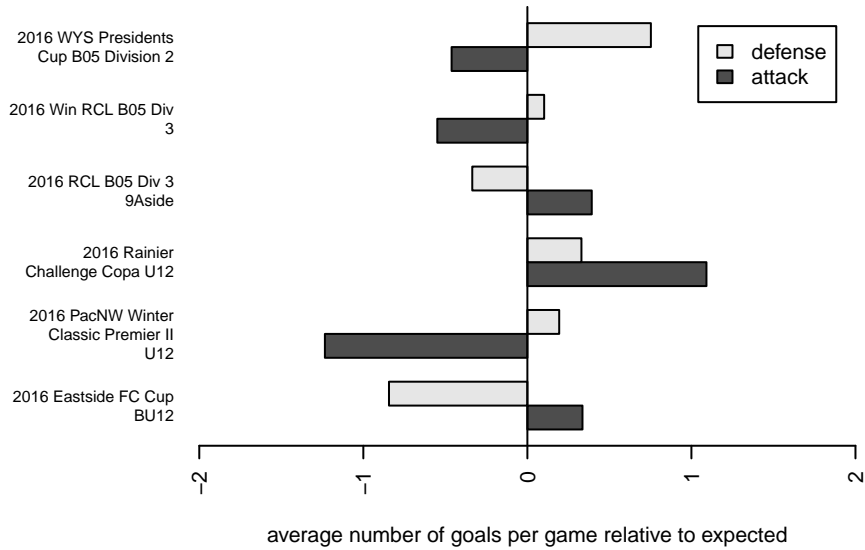

Eastside FC Blue B05

Eastside FC
 Preston, WA
 B05 total strength=733
 attack=1.08 defense=0.58
 fall league = RCL B05 Div 3 9Aside
 spr league = Win RCL B05 Div 3

alt names used:
 Eastside FC B05 Blue
 EFC B05 Blue (C)
 Eastside FC B05 Blue C1
 Eastside FC B05 Blue
 Eastside FC B05 Blue C1
 Eastside FC B05 Blue C1

Venues played:
 2016 Rainier Challenge Copa U12
 2016 Eastside FC Cup BU12
 2016 RCL B05 Div 3 9Aside
 2016 PacNW Winter Classic Premier II U12
 2016 Win RCL B05 Div 3
 2016 WYS Presidents Cup B05 Division 2

**attack and defense variance (black dot)
relative to other teams
and top 10 in region**

**attack and defense rating
relative to others at age
and all opponents in last 13 months**

Performance relative to 13 month average